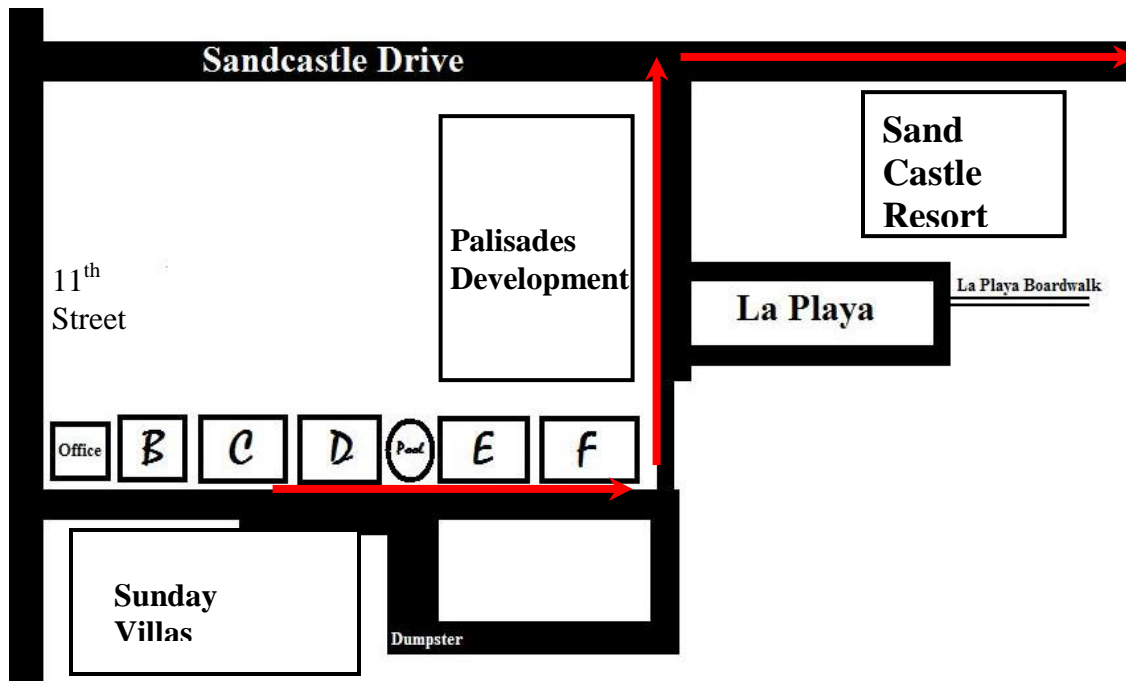

## BEACH ACCESS INFORMATION

Dear Guests:

Sand Hill Townhomes is committed to guaranteeing your stay here is safe and enjoyable. We ask that you use the provided pathway to reach the beach safely.

- Please walk down past building F and take the gravel path onto La Playa Drive.
- Walk down LaPlaya road to the stop sign at Sandcastle Drive.
- Turn right at Sandcastle Drive and the beach is only a half block away

Please use this path. Do not cut into neighboring properties.

La Playa Boardwalk is a private boardwalk that is not for Sand Hill Townhome use. This boardwalk is not kept up and is very unsafe!

Please stay on the respected path and walk along LaPlaya road (this is a private road owned by the developers of Sandhill Townhomes) to ensure your safety!